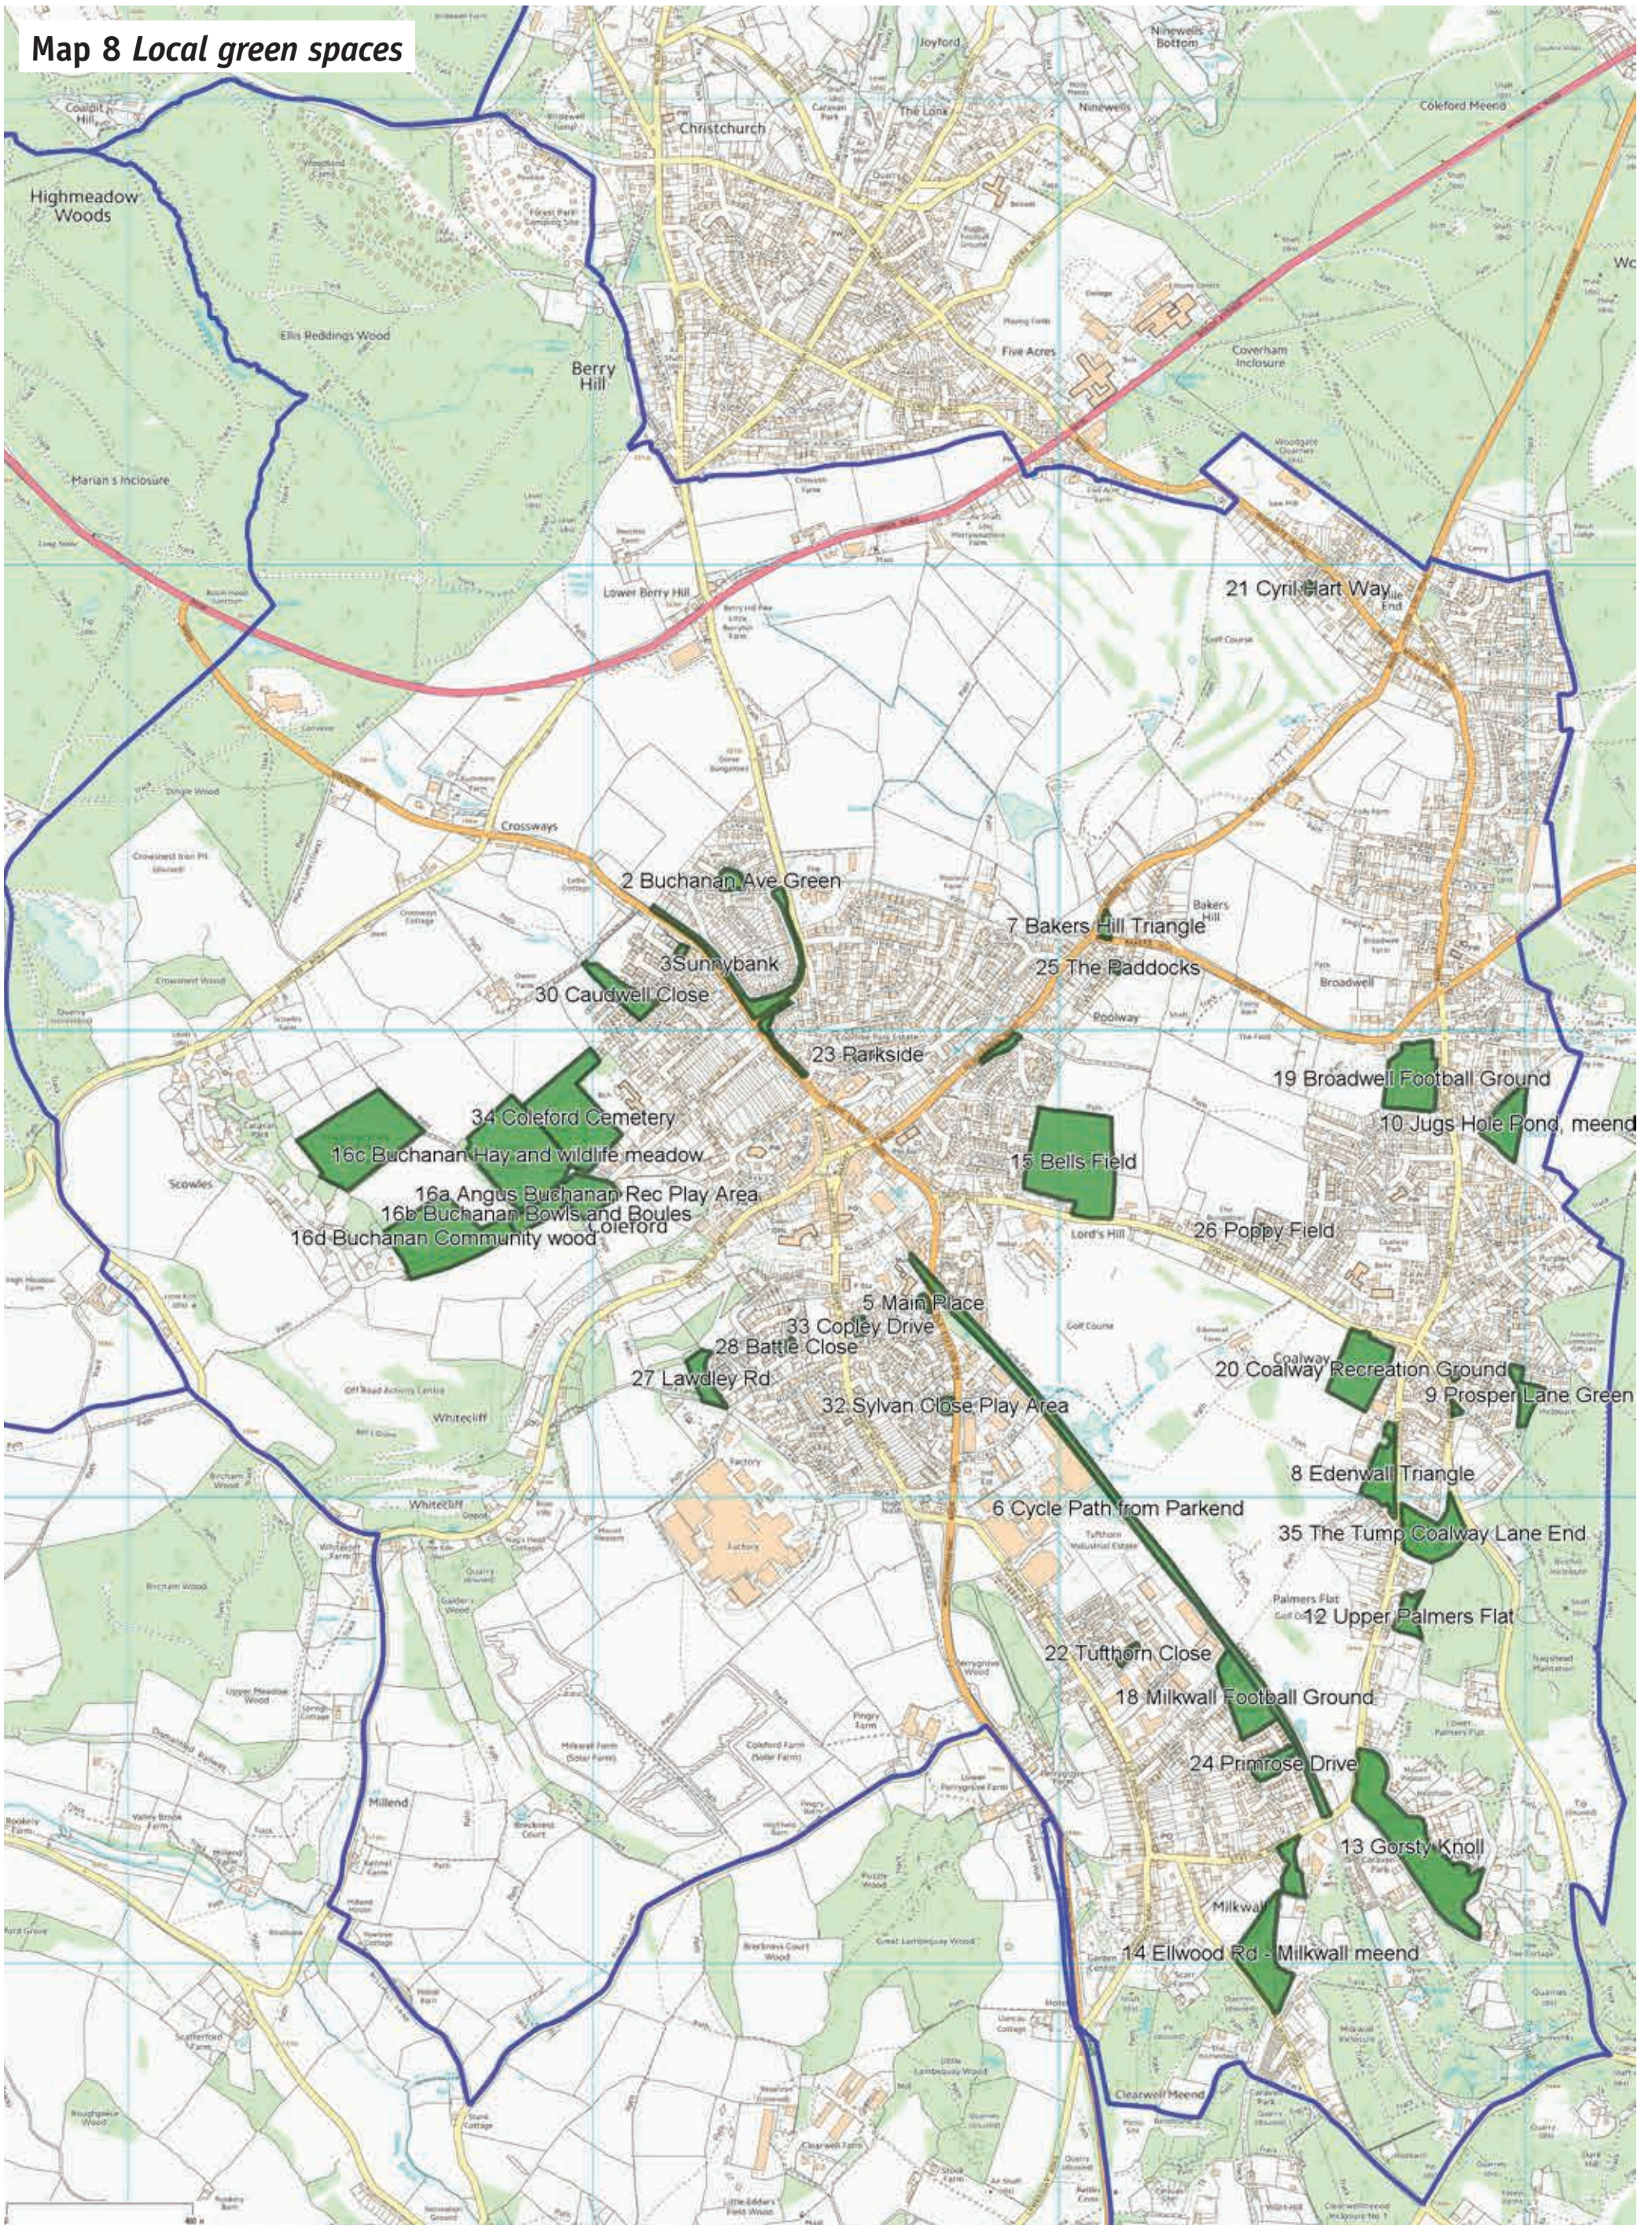

Map8

Coleford  
Neighbourhood  
Development Plan  
MAPS

2017

Map 8  
*Local green spaces*

8

# Map 8 Local green spaces

Local Green Space 

Coleford Parish Boundary 